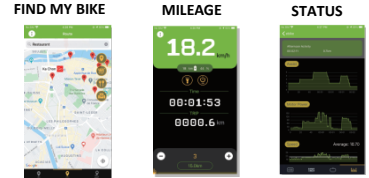

Customized App

Light solution

Position Light
Front Light
Rear Light (Direction & Brake)

ANTI Theft System

Removable Battery

36V 10Ah (360Wh) CANBUS

SMART CONTROLLER

36V /48V 350W CANBUS